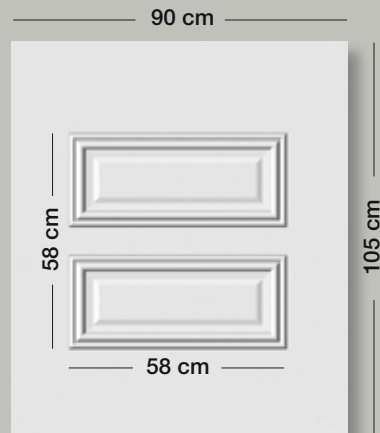

Code: **3382**
Color: White
Glass: Delta mat with rail
External Handle: Traditional gold
Design: 25 x 168 cm

press

small panels

ταμπλαδάκια

Code: 2963

Code: 2964

Code: 2950

Code: 2960