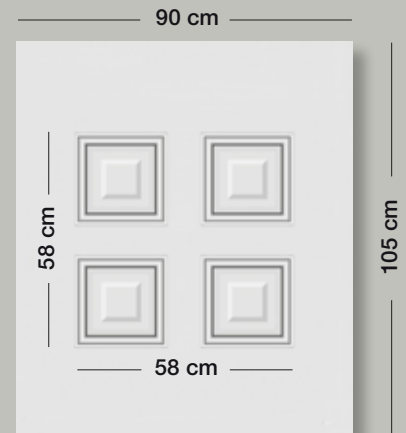

press

small panels

ταμπλαδάκια

Code: 2963

Code: 2964

Code: 2950

Code: 2960

Code: 2961

Code: 2966

Code: 2968

Code: 2970

Code: 2962

Code: 2965

Code: 2967

Code: 2969