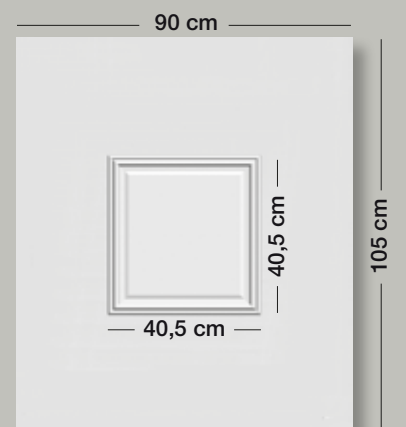

press

small panels

ταμπλαδάκια

Code: 2963

Code: 2964

Code: 2950

Code: 2960

Code: 2961

Code: 2966

Code: 2968

Code: 2970

Code: 2962

Code: 2965

Code: 2967

Code: 2969