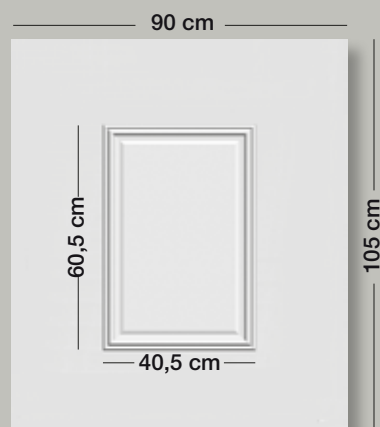

Code: 2961

Code: 2966

Code: 2968