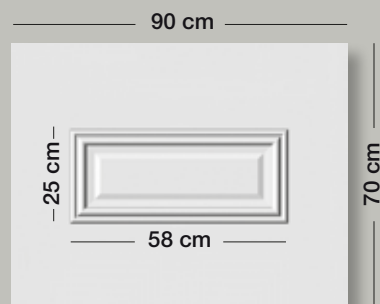

Code: **3382**
Color: White
Glass: Delta mat with rail
External Handle: Traditional gold
Design: 25 x 168 cm

press

small panels

ταμπλαδάκια

Code: 2963

Code: 2964

Code: 2950

Code: 2960