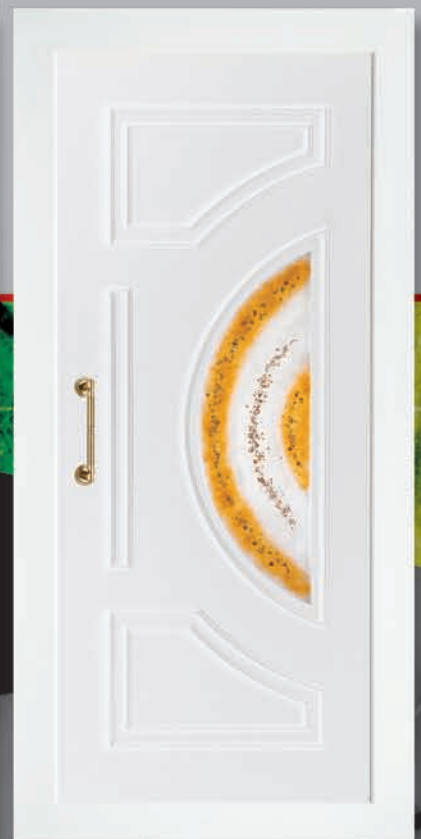

550X1600
Externals Dimensions
of Panel's cornice (drawing)

S 191 Delta Mat

S 191 Yellow Cathedral

S 190

S 191 Fused Glass F1

DOORS & PANELS

S 200

S 200
900X2100
Panel's Dimensions