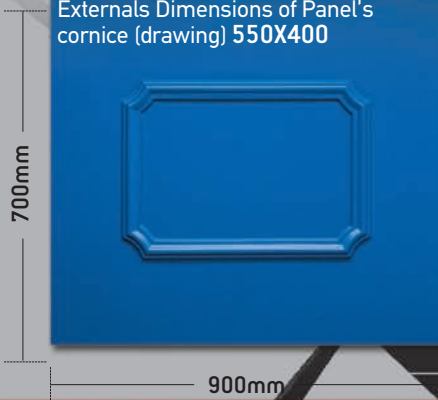

SI 470
900X2100
Panel's Dimensions
375X1700
Externals Dimensions
of Panel's cornice (drawing)

SI 482 Decor Inox & Yellow Cathedral

A 101

A 104

M 7048

A 103

C 9007

A 107

AM 103

SI 481 Decor Inox & Glass AM 103

SI 480
900X2100
Panel's Dimensions

200X1700
Externals Dimensions
of Panel's cornice (drawing)

SI 481 Decor Inox & Glass A 103

SI 480 Decor Inox

SI 481 Decor Inox & Glass A 101

S 001-002
900X2100
Panel's Dimensions

S 001 Decor

S 002 Decor

DOORS & PANELS

S 01

Externals Dimensions of Panel's cornice (drawing) 550X400

S 05

Externals Dimensions of Panel's cornice (drawing) 410X430

S 04

Externals Dimensions of Panel's cornice (drawing) 280X280

TROTHERM 20mm & 24mm

Width: 3000mm
Height: 1500mm

S 000 Width: 900mm
Height: 2100mm

S 10

S 20

S 30