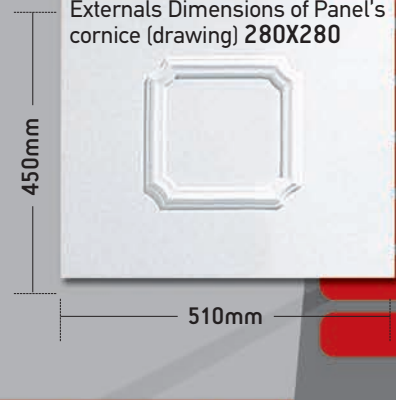

SI 470
900X2100
Panel's Dimensions
375X1700
Externals Dimensions
of Panel's cornice (drawing)

SI 482 Decor Inox & Yellow Cathedral

A 101

A 104

M 7048

A 103

C 9007

A 107

AM 103

SI 481 Decor Inox & Glass AM 103

SI 480
900X2100
Panel's Dimensions

200X1700
Externals Dimensions
of Panel's cornice (drawing)

SI 481 Decor Inox & Glass A 103

SI 480 Decor Inox

SI 481 Decor Inox & Glass A 101

S 001-002
900X2100
Panel's Dimensions

S 001 Decor

S 002 Decor

DOORS & PANELS

S 01

Externals Dimensions of Panel's cornice (drawing) 550X400

S 05

Externals Dimensions of Panel's cornice (drawing) 410X430

S 04

Externals Dimensions of Panel's cornice (drawing) 280X280

TROTHERM 20mm & 24mm

Width: 3000mm
Height: 1500mm

S 000 Width: 900mm
Height: 2100mm

S 10

S 20

S 30