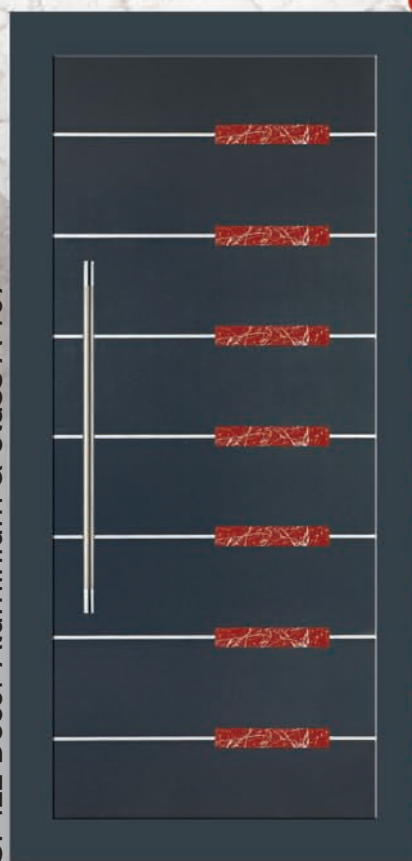

SI 422 Decor Aluminium & Glass A 107