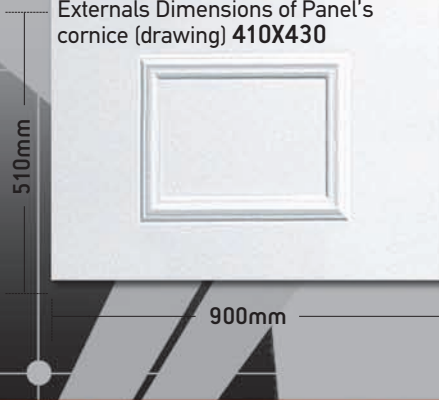

SI 470
900X2100
Panel's Dimensions
375X1700
Externals Dimensions
of Panel's cornice (drawing)

SI 482 Decor Inox & Yellow Cathedral

A 101

A 104

M 7048

A 103

C 9007

A 107

AM 103

SI 481 Decor Inox & Glass AM 103

SI 480
900X2100
Panel's Dimensions

200X1700
Externals Dimensions
of Panel's cornice (drawing)

SI 481 Decor Inox & Glass A 103

SI 480 Decor Inox

SI 481 Decor Inox & Glass A 101

S 001-002
900X2100
Panel's Dimensions

S 001 Decor

S 002 Decor

DOORS & PANELS

S 01

Externals Dimensions of Panel's cornice (drawing) 550X400

S 05

Externals Dimensions of Panel's cornice (drawing) 410X430

S 04

Externals Dimensions of Panel's cornice (drawing) 280X280

TROTHERM 20mm & 24mm

Width: 3000mm
Height: 1500mm

S 000 Width: 900mm
Height: 2100mm

S 10

S 20

S 30