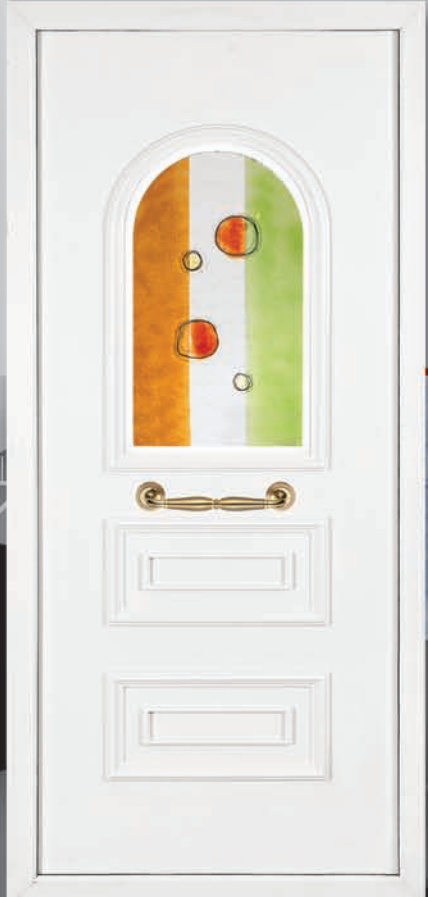

S 270

S 270
900X2100
Panel's Dimensions

590X1600
Externals Dimensions
of Panel's cornice (drawing)

S 271 Fused Glass F2

S 271 Fused Glass F3

DOORS & PANELS

DOORS & PANELS

S 280